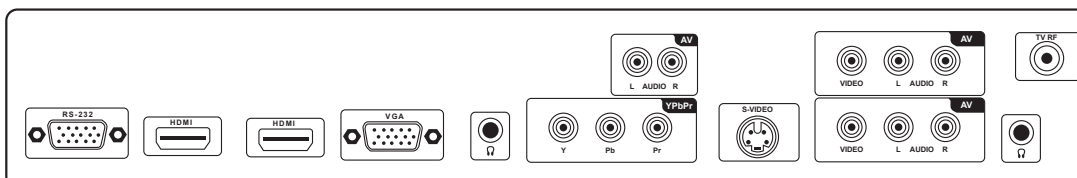

MT-LCD42HD